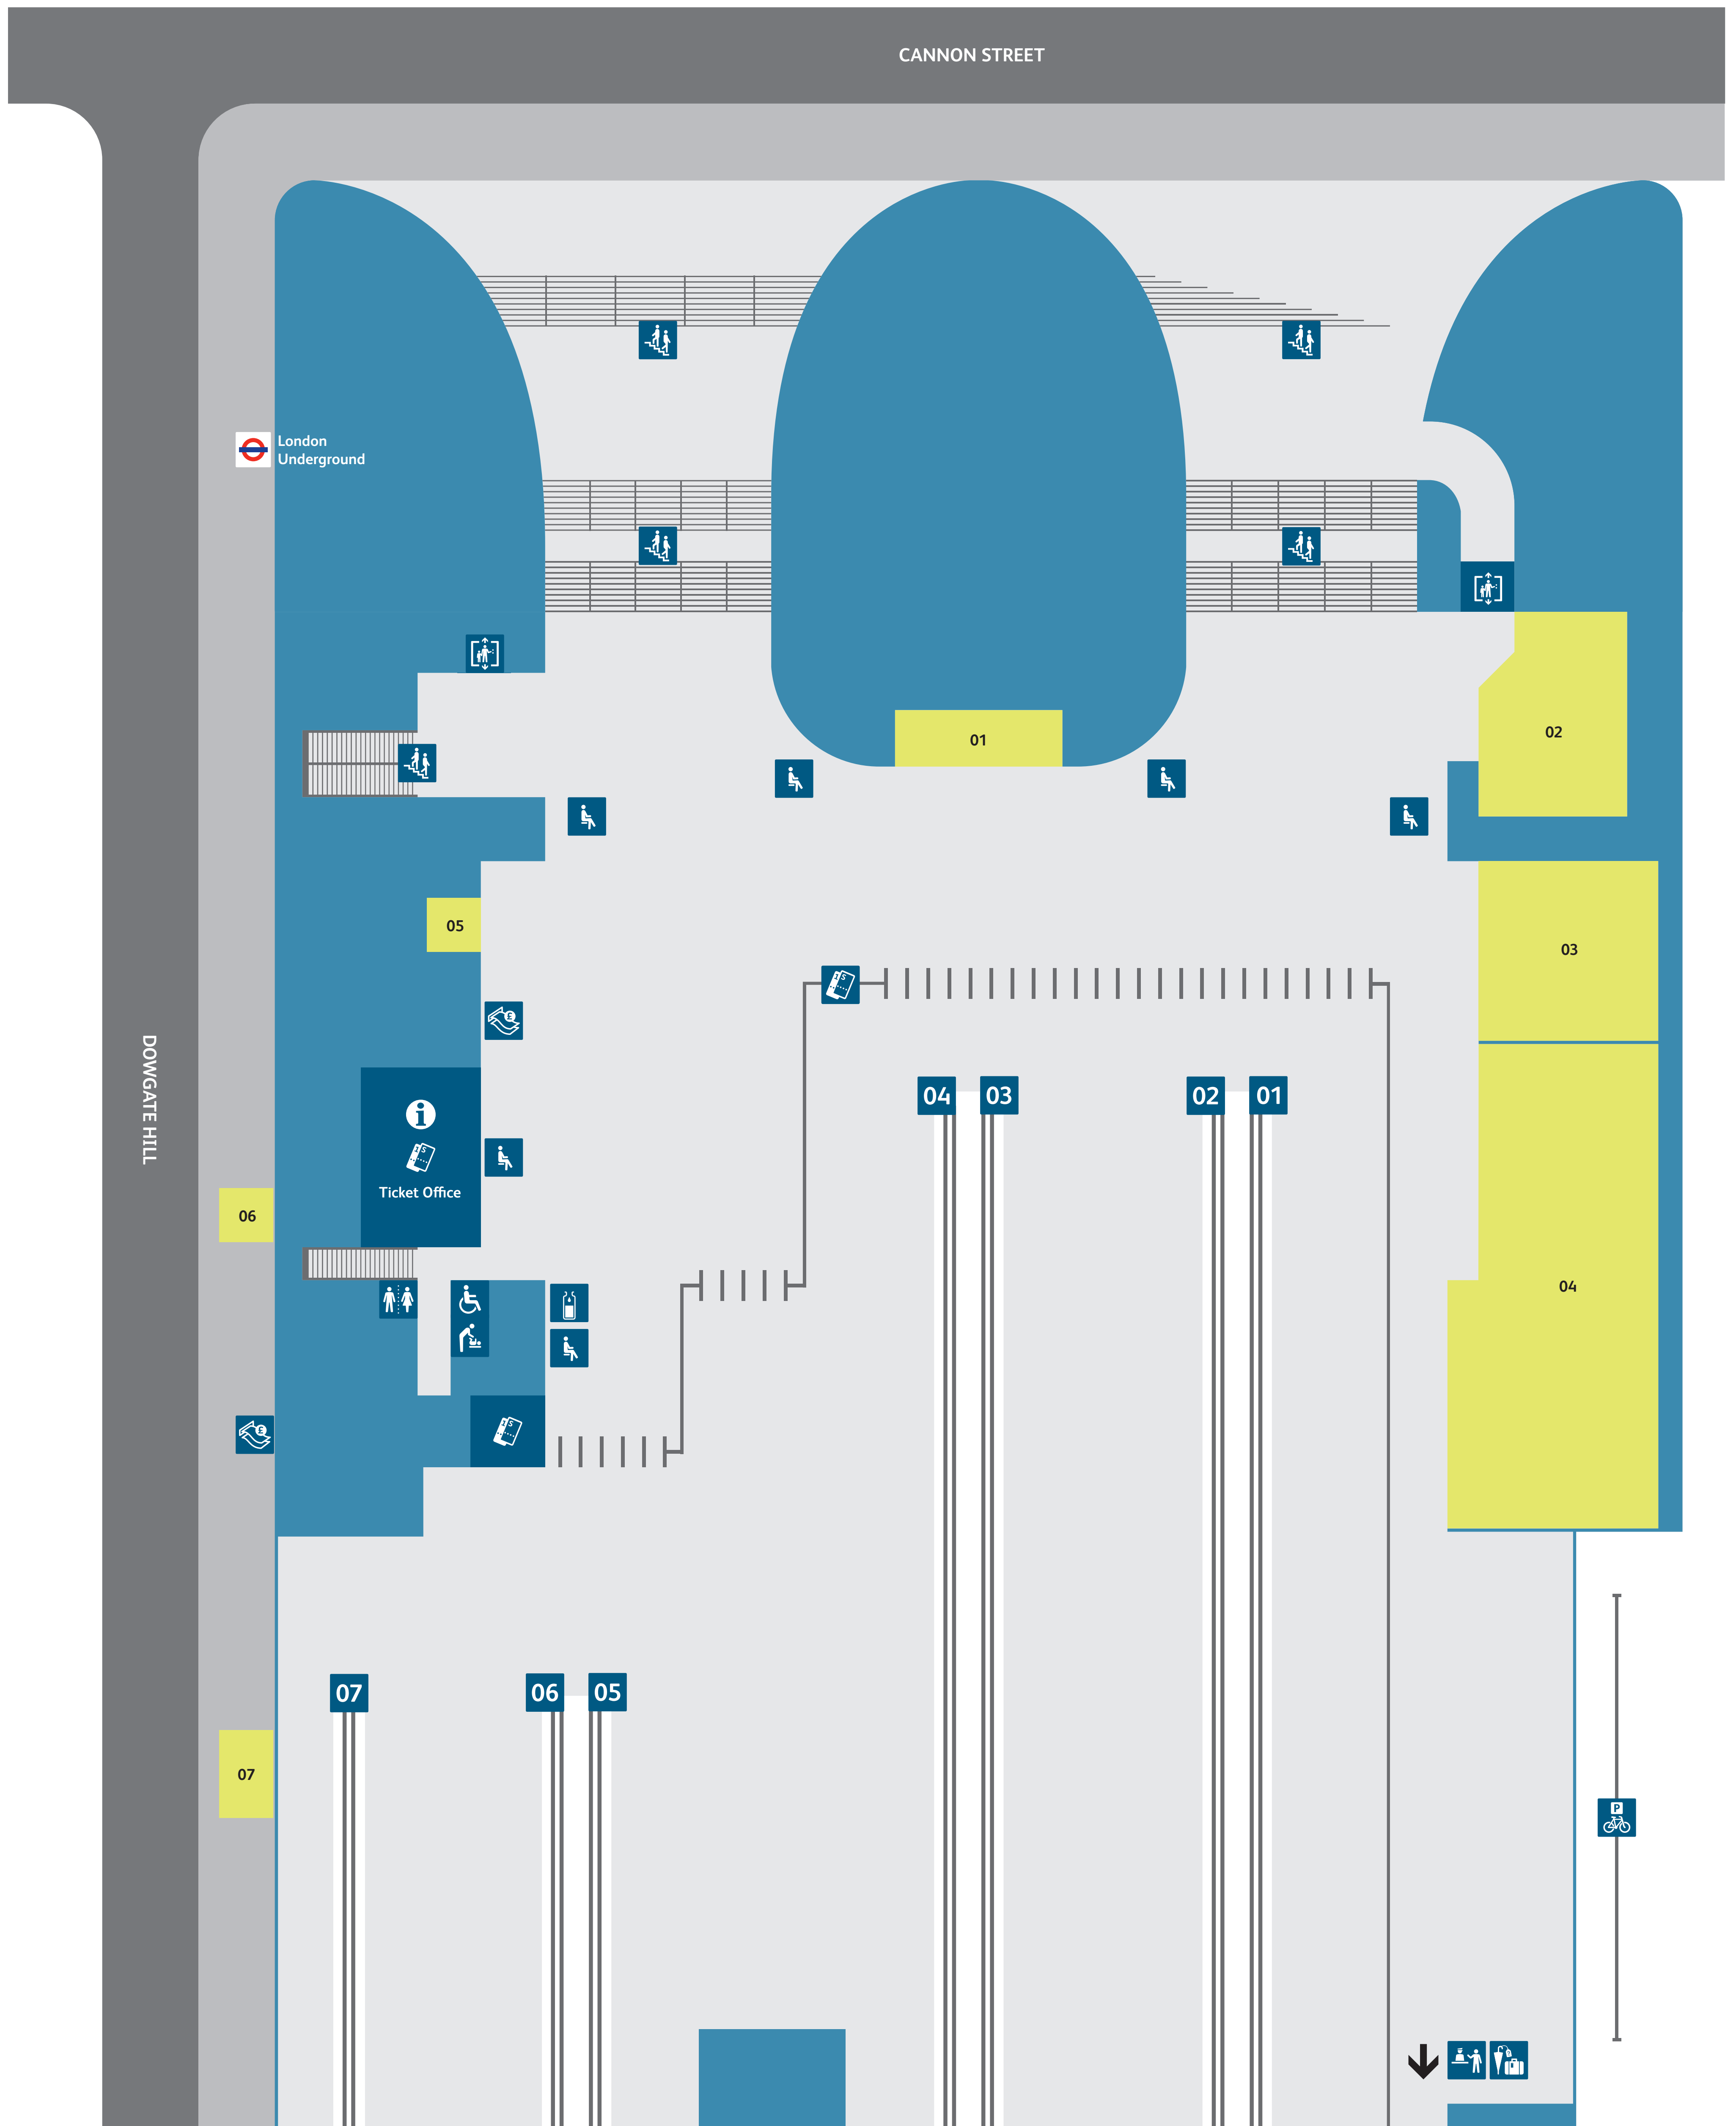

Cannon Street Station map

Services and facilities

- Accessible toilets 
- Baby change 
- Bike park 
- Buses 
- Cash Point 
- Information 
- Lift 
- Lost Property 
- Platform Numbers 
- Seating 
- Stairs 

- Station Reception 
- Telephones 
- Tickets 
- Toilets 
- Underground 
- Water fountain 

Food, drink and shopping

- Greggs  06
- Nero Express  02 05
- Paperchase  01
- Pelt Trader  07
- The Sir John Hawkshaw-
JD Wetherspoon  04
- WHSmith  03