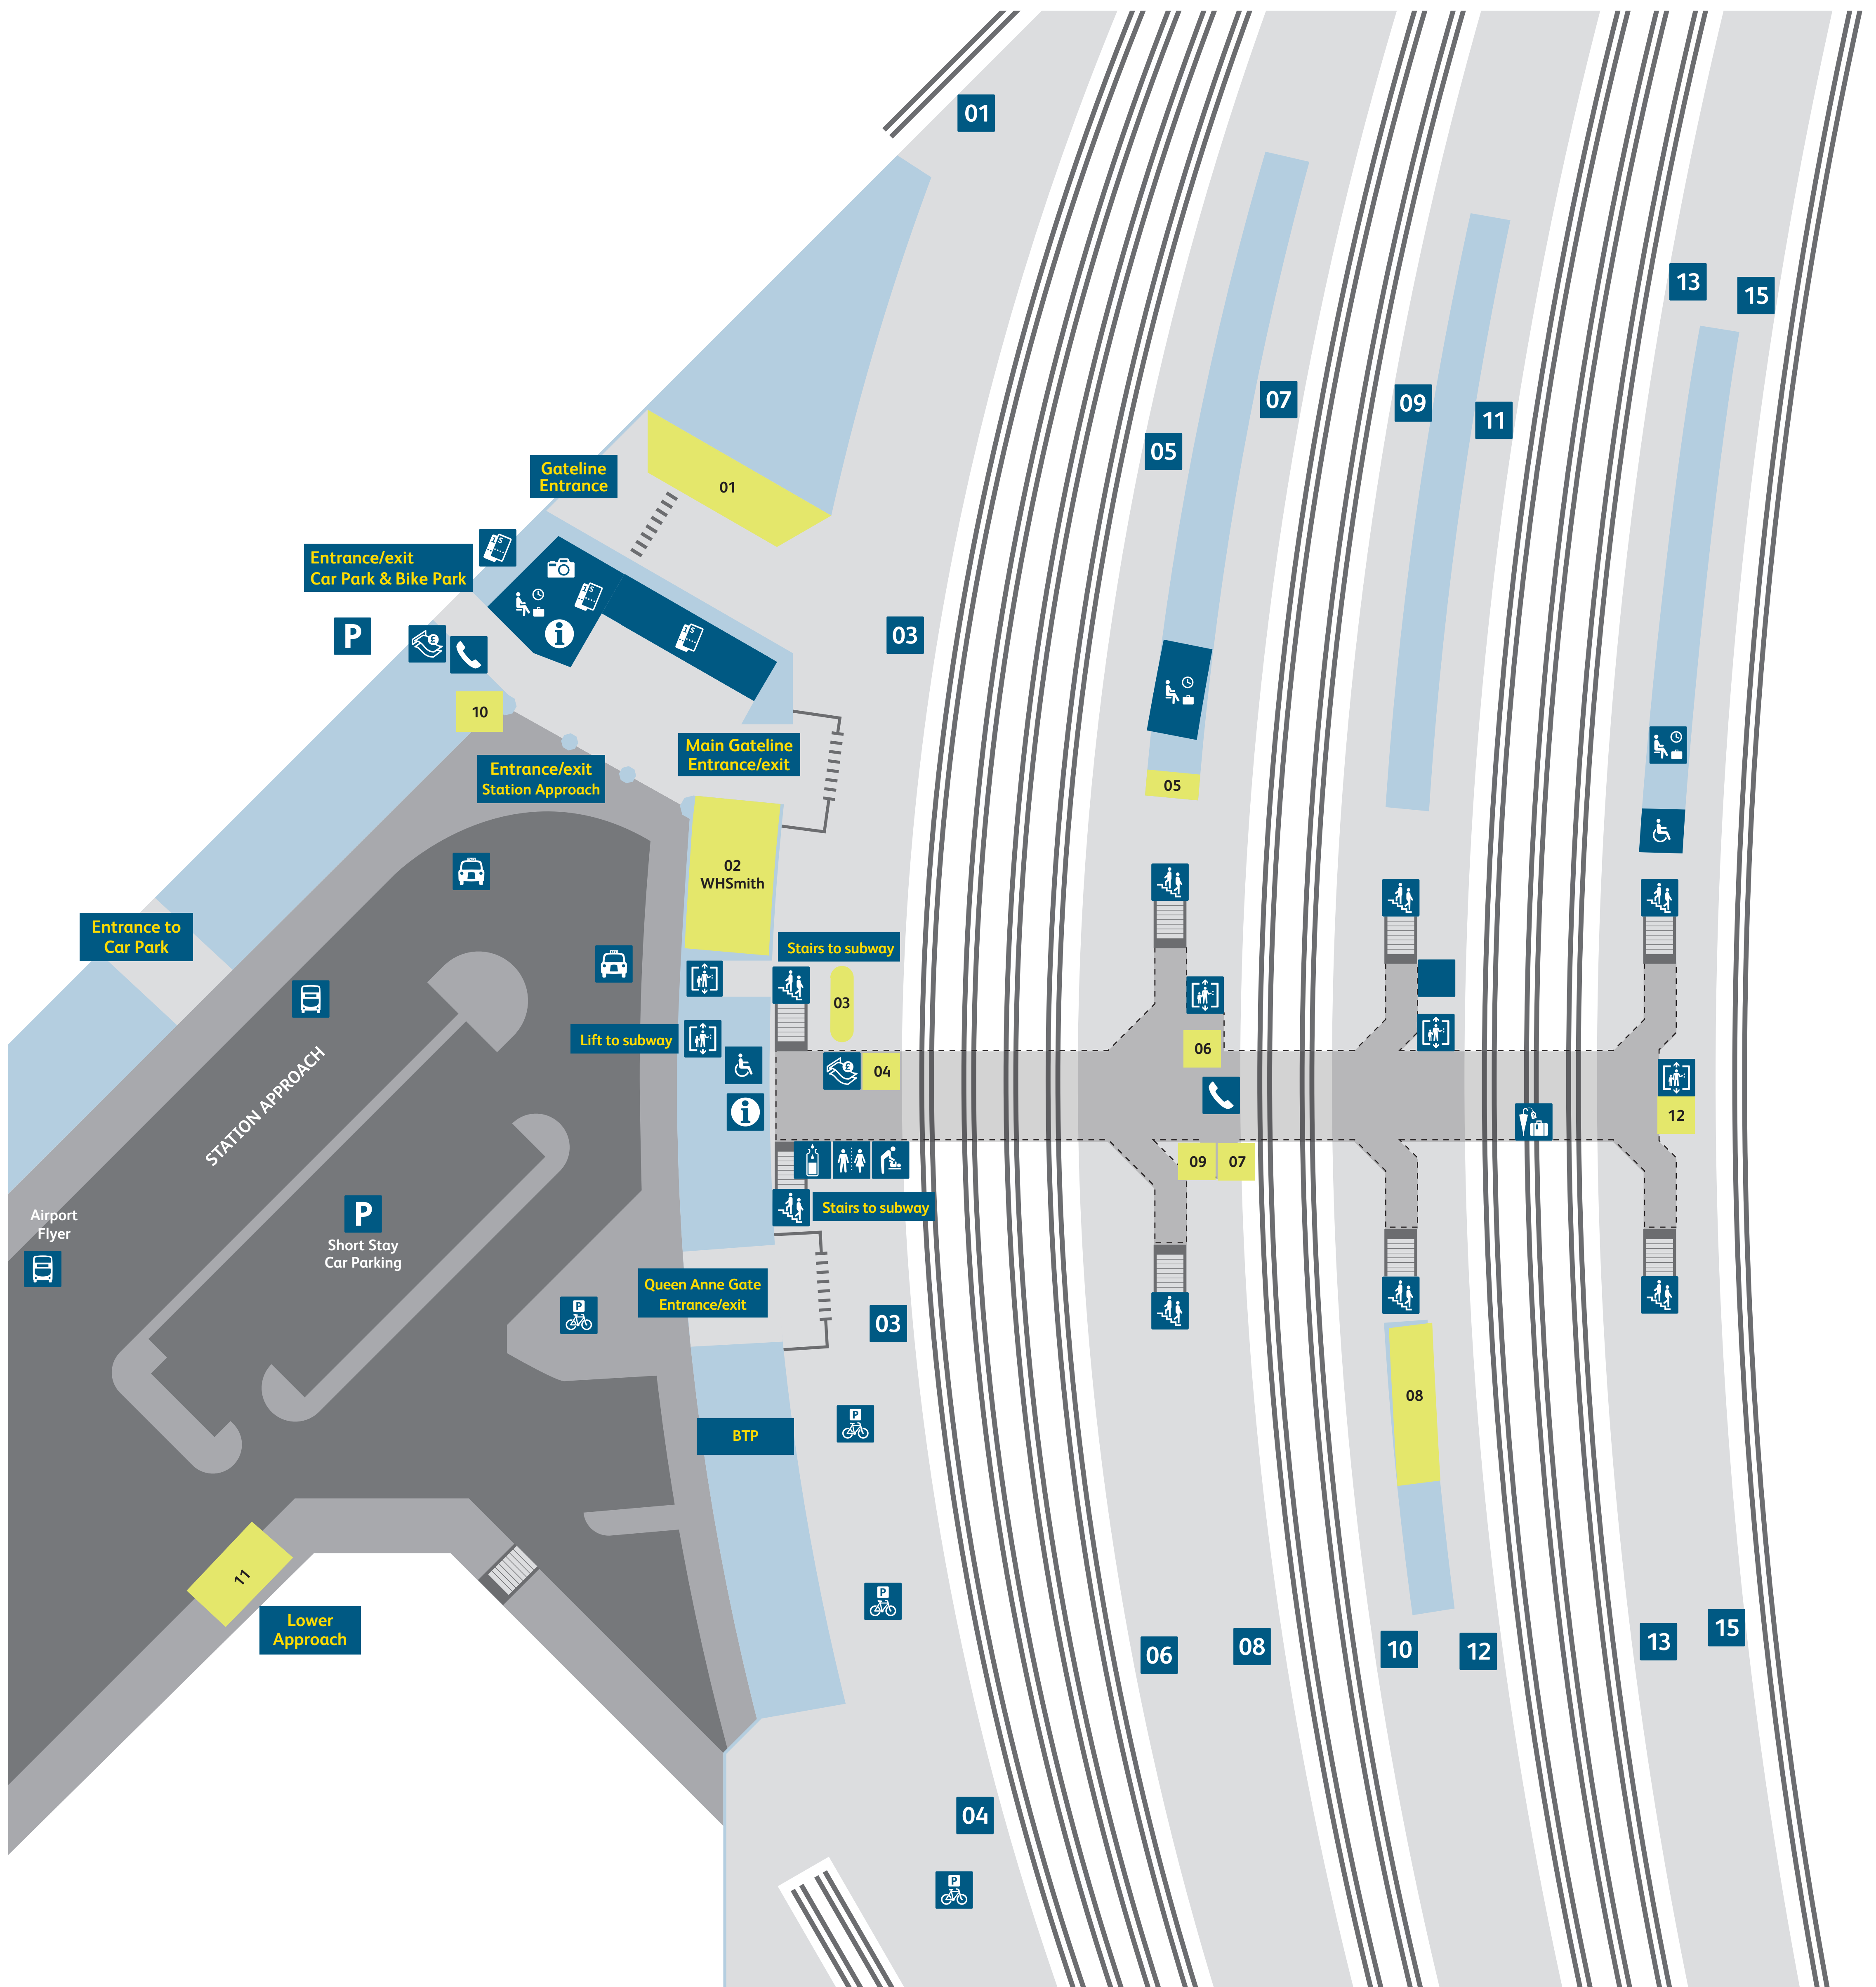

# Bristol Temple Meads

## Station map

- Tickets
- Toilets
- Waiting room
- Water fountain

### Food, drink and shopping

- AMT Coffee (Subway) 04
- Bonapartes 01
- Good & Proper 12
- Hart's Bakery (Lower Approach) 11
- Lily Violet May 10
- Pumpkin Cafe 05 08
- Starbucks (Subway) 07
- The Pasty Shop (Subway) 06
- Upper Crust 03
- WHSmith 02 09